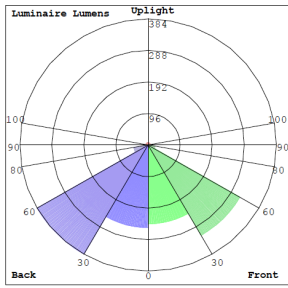

Photometrics: LCFA-MCT5-WH

BUG Rating: B1-U1-G0